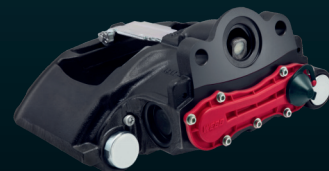

WEBB # BR4700

**Bendix Cross:
K081258**

WEBB # BR4700-41

**Bendix Cross:
K081142**