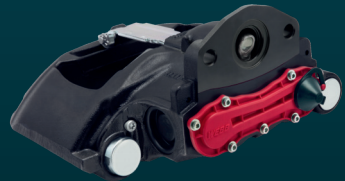

WEBB WHEEL CALIPERS

WEBB ULTRA GRIP™

Best Quality

Best Price

Online Support

WEBB # BL4400

**Bendix Cross:
K019181**

WEBB # BL4400-40

**Bendix Cross:
802985**

WEBB # BR4400

**Bendix Cross:
K019180**

WEBB # BR4400-40

**Bendix Cross:
802984**

WEBB # BL4700

**Bendix Cross:
K081259**

WEBB # BL4700-41